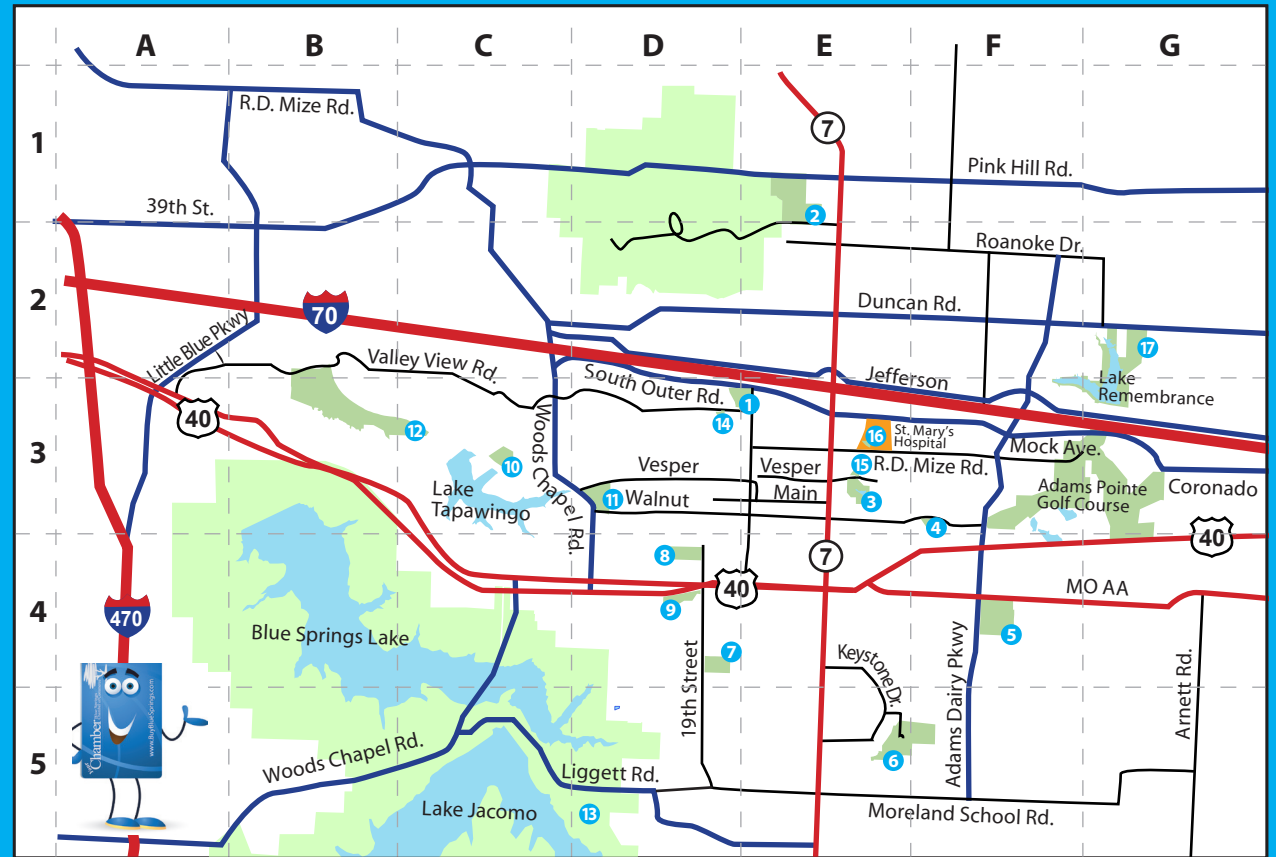

- E2 Midwest Inn**
I-70 and 7 Highway
816-224-4466

- E3 Motel 6**
901 NW Jefferson St.
816-228-9133

- E3 Sleep Inn**
451 NW Jefferson St.
816-224-1199

- E3 Super 8***
3120 NW Jefferson St.
816-224-1122

Laundry & Dry Cleaning Services

- E4 40 & 7 Laundry & Dry Cleaning***
715 SW 40 Hwy
816-228-7952

Attractions

- F3 Adams Pointe Golf Club***
1601 RD Mize Road
816-220-3673
adamspointegolfclub.com
- E1 Burr Oak Woods Nature Center***
1401 NW Park
816-228-3766